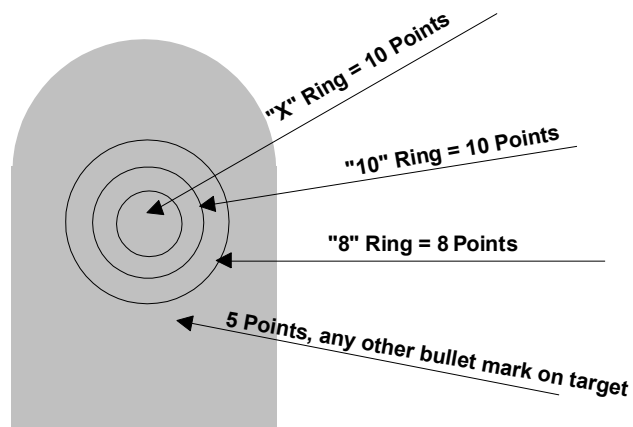

SCORING TARGET

THERE IS NO PENALTY FOR MISSES OR UNFIRED SHOTS.