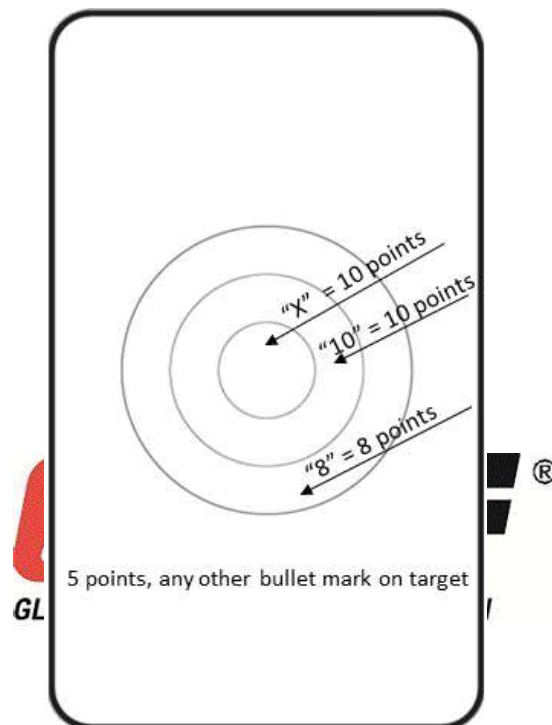

COURSE OF FIRE OPTION A

EASE AND EFFICIENCY FOR RANGE OFFICER

Competitor faces AC-1 paper targets at distances of 15, 25, 30, 50, and 75 Feet **OR** 5, 7(21ft), 10, 15 and 25 yards, with firing timed as follows:

500 CLUB qualifying course of fire

AC-1	10 rounds	15 feet OR 5 yards	15 seconds
AC-1	10 rounds	25 feet OR 7(21ft) yards	15 seconds
CHANGE TARGETS NOW			
AC-1	10 rounds	30 feet OR 10 yards	15 seconds
AC-1	10 rounds	50 feet OR 15 yards	15 seconds
AC-1	10 rounds	75 feet OR 25 yards	15 seconds

SCORING TARGET - THERE IS NO PENALTY FOR MISSES OR UNFIRED SHOTS.

COURSE OF FIRE OPTION B

FOR BEGINNER SHOOTERS OR FOR SHORT RANGES